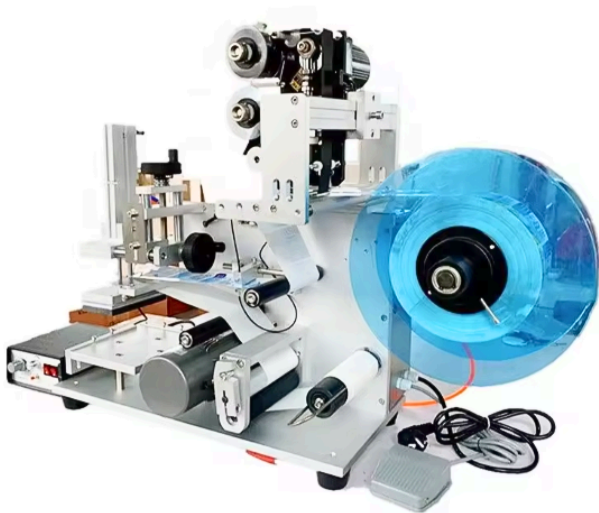

ROUND BOTTLE LABELLING MACHINES

MANUAL LABELLING MACHINE

Suitable for round bottle labeling of PET bottles, plastic bottles, glass bottles, metal bottles, round cans, cylinders, etc.

SEMI-AUTO LABELLING MACHINE

Suitable for round bottle labeling of PET bottles, plastic bottles, glass bottles, metal bottles, round cans, cylinders, etc.

AUTOMATIC LABELLING MACHINE

Suitable for round bottle labeling of PET bottles, plastic bottles, glass bottles, metal bottles, round cans, cylinders, etc.

FLAT BOTTLE LABELLING MACHINES

FLAT BOTTLE LABELLING MACHINE

Suitable for flat bottle labeling of PET bottles, plastic bottles, glass bottles, metal bottles, etc.

FLAT BOTTLE LABELLING MACHINE WITH BATCH-CODE PRINTER