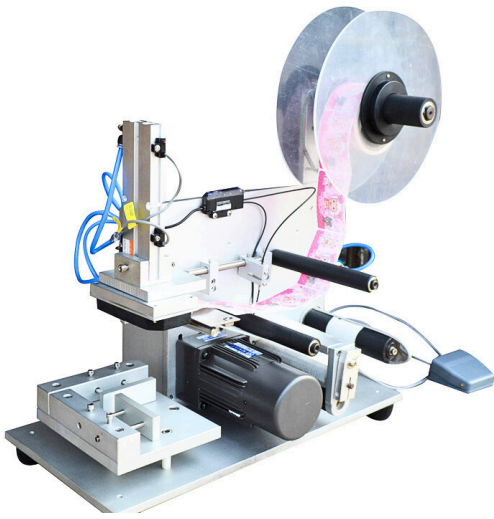

MANUAL OVERWRAPPING MACHINES

OVERWRAPPING WITH TEAR TAPE

Manual Overwrapping machine with Tear tape is suitable for Cigarette box , Playing card box , Surgical Item box, Condom Box, Cosmetic Box, Pharmaceutical Items etc.

ROUND BOTTLE LABELLING MACHINES

MANUAL LABELLING MACHINE

Suitable for round bottle labeling of PET bottles, plastic bottles, glass bottles, metal bottles, round cans, cylinders, etc.

SEMI-AUTO LABELLING MACHINE

Suitable for round bottle labeling of PET bottles, plastic bottles, glass bottles, metal bottles, round cans, cylinders, etc.

AUTOMATIC LABELLING MACHINE

Suitable for round bottle labeling of PET bottles, plastic bottles, glass bottles, metal bottles, round cans, cylinders, etc.

FLAT BOTTLE LABELLING MACHINES

FLAT BOTTLE LABELLING MACHINE

Suitable for flat bottle labeling of PET bottles, plastic bottles, glass bottles, metal bottles, etc.

FLAT BOTTLE LABELLING MACHINE WITH BATCH-CODE PRINTER