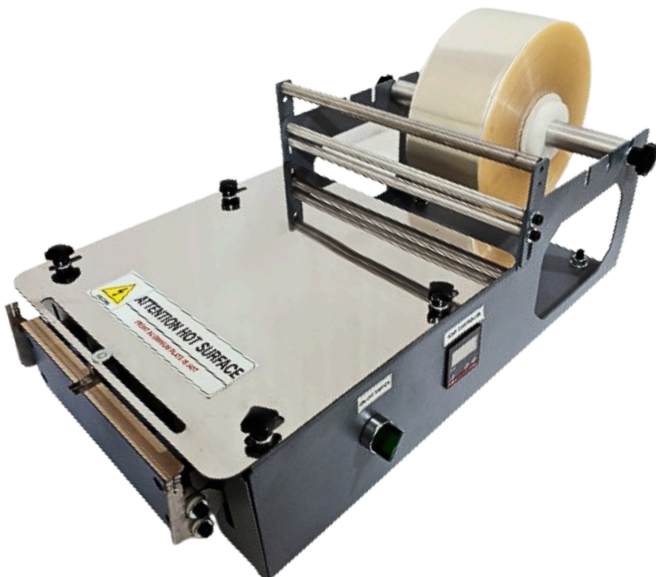

MANUAL OVERWRAPPING MACHINES

OVERWRAPPING WITH TEAR TAPE

Manual Overwrapping machine with Tear tape is suitable for Cigarette box , Playing card box , Surgical Item box, Condom Box, Cosmetic Box, Pharmaceutical Items etc.

OVERWRAPPING WITH DOT SEALER

Manual Overwrapping machine with Dot Sealer is suitable for Perfume box, Deodorant box, Cosmetic box etc.

OVERWRAPPING BASIC

Manual Overwrapping basic machine is suitable for Mobile box, Pocket Perfume box, Cosmetic box etc.

PRE-CUT FILM OVERWRAPPING

Manual Overwrapping machine with Dot Sealer is suitable for Perfume box, Deodorant box, Cosmetic box etc.

PRE-CUT FILM OVERWRAPPING WITH DOT SEALER

Manual Overwrapping basic machine is suitable for Mobile box, Pocket Perfume box, Cosmetic box etc.