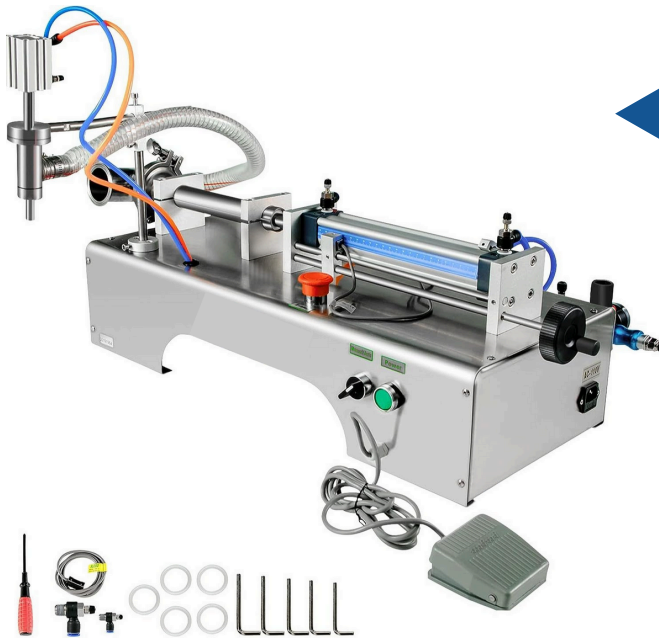

FLAT BOTTLE LABELLING MACHINES

FLAT BOTTLE LABELLING MACHINE

Suitable for flat bottle labeling of PET bottles, plastic bottles, glass bottles, metal bottles, etc.

FLAT BOTTLE LABELLING MACHINE WITH BATCH-CODE PRINTER

Suitable for flat bottle labeling of PET bottles, plastic bottles, glass bottles, metal bottles, etc. with batch code printer

AUTOMATIC FLAT BOTTLE DOUBLE SIDE LABELLING MACHINE

Suitable for flat bottle labeling of PET bottles, plastic bottles, glass bottles, metal bottles,, etc.

LIQUID FILLING MACHINE

DIGITAL LIQUID FILLING MACHINE

Manual 5 to 4000 ml Single Nozzle Stainless Steel Digital Liquid Filling Machine with AI Technology and Foot Pedal

SINGLE HEAD LIQUID FILLING MACHINE