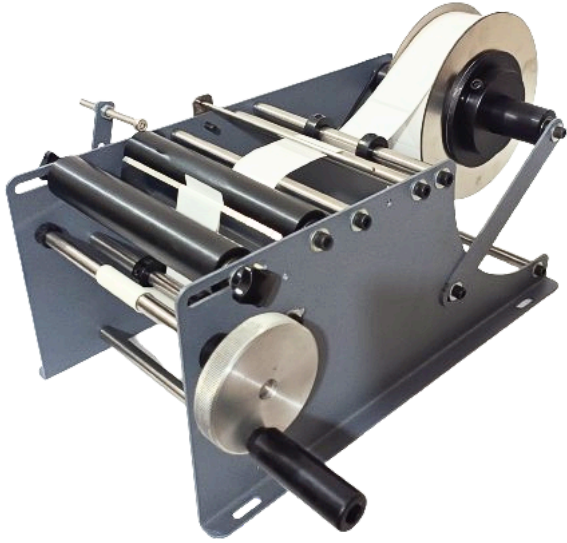

MANUAL OVERWRAPPING MACHINES

OVERWRAPPING WITH TEAR TAPE

Manual Overwrapping machine with Tear tape is suitable for Cigarette box , Playing card box , Surgical Item box, Condom Box, Cosmetic Box, Pharmaceutical Items etc.

PRE-CUT FILM OVERWRAPPING

Manual Overwrapping machine with Dot Sealer is suitable for Perfume box, Deodorant box, Cosmetic box etc.

PRE-CUT FILM OVERWRAPPING WITH DOT SEALER

Manual Overwrapping basic machine is suitable for Mobile box, Pocket Perfume box, Cosmetic box etc.

ROUND BOTTLE LABELLING MACHINES

MANUAL LABELLING MACHINE

Suitable for round bottle labeling of PET bottles, plastic bottles, glass bottles, metal bottles, round cans, cylinders, etc.

SEMI-AUTO LABELLING MACHINE

Suitable for round bottle labeling of PET bottles, plastic bottles, glass bottles, metal bottles, round cans, cylinders, etc.

AUTOMATIC LABELLING MACHINE

Suitable for round bottle labeling of PET bottles, plastic bottles, glass bottles, metal bottles, round cans, cylinders, etc.