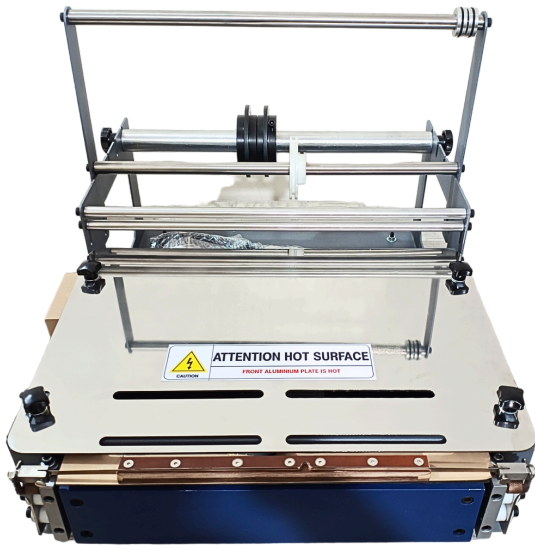

MANUAL OVERWRAPPING MACHINES

OVERWRAPPING WITH TEAR TAPE

Manual Overwrapping machine with Tear tape is suitable for Cigarette box , Playing card box , Surgical Item box, Condom Box, Cosmetic Box, Pharmaceutical Items etc.

OVERWRAPPING WITH DOT SEALER

Manual Overwrapping machine with Dot Sealer is suitable for Perfume box, Deodorant box, Cosmetic box etc.

OVERWRAPPING BASIC

Manual Overwrapping basic machine is suitable for Mobile box, Pocket Perfume box, Cosmetic box etc.

ROUND BOTTLE LABELLING MACHINES

MANUAL LABELLING MACHINE

Suitable for round bottle labeling of PET bottles, plastic bottles, glass bottles, metal bottles, round cans, cylinders, etc.

SEMI-AUTO LABELLING MACHINE