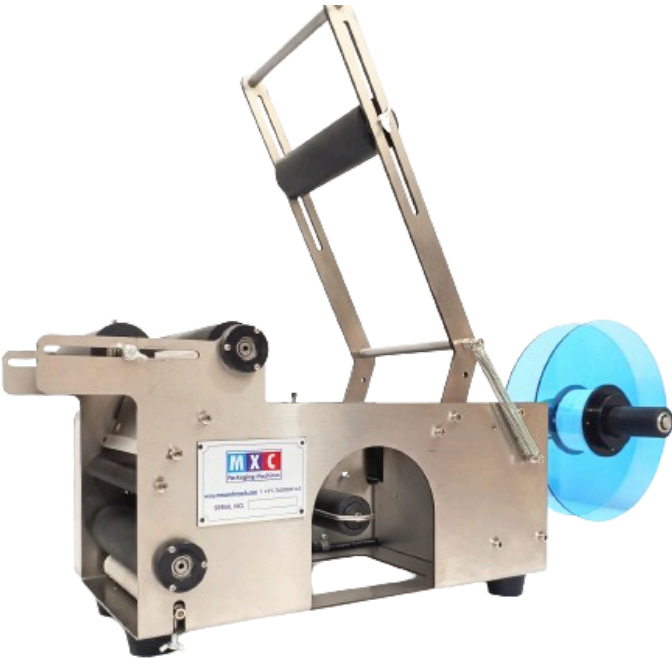

MANUAL OVERWRAPPING MACHINES

OVERWRAPPING WITH TEAR TAPE

Manual Overwrapping machine with Tear tape is suitable for Cigarette box , Playing card box , Surgical Item box, Condom Box, Cosmetic Box, Pharmaceutical Items etc.

PRE-CUT FILM OVERWRAPPING

Manual Overwrapping machine with Dot Sealer is suitable for Perfume box, Deodorant box, Cosmetic box etc.

PRE-CUT FILM OVERWRAPPING WITH DOT SEALER

Manual Overwrapping basic machine is suitable for Mobile box, Pocket Perfume box, Cosmetic box etc.

ROUND BOTTLE LABELLING MACHINES

MANUAL LABELLING MACHINE

Suitable for round bottle labeling of PET bottles, plastic bottles, glass bottles, metal bottles, round cans, cylinders, etc.

SEMI-AUTO LABELLING MACHINE

FLAT BOTTLE LABELLING MACHINES

FLAT BOTTLE LABELLING MACHINE

Suitable for flat bottle labeling of PET bottles, plastic bottles, glass bottles, metal bottles, etc.

FLAT BOTTLE LABELLING MACHINE WITH BATCH-CODE PRINTER